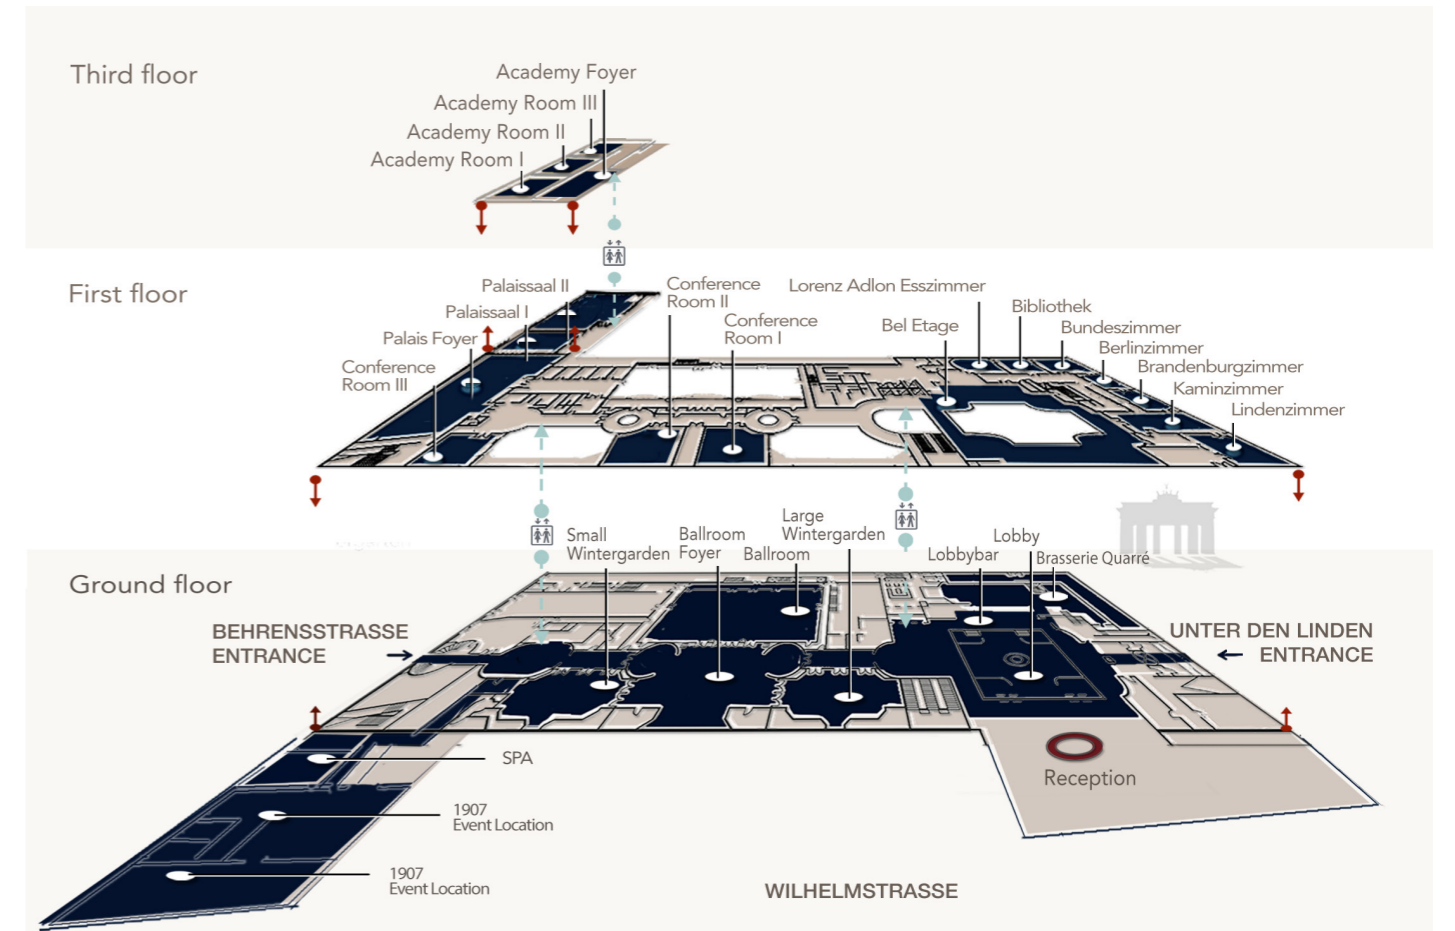

MEETINGS & EVENTS

- 15 Meeting rooms
- 2 Ballrooms
- 3 Meeting Lounges

PLACES OF INTEREST

Within easy walking distance:

- Brandenburg Gate
- Holocaust Memorial
- Reichstag Building
- Gendarmenmarkt square
- Museum Island
- Berlin Cathedral
- State Opera

DIRECTION

- Underground and S-Bahn station
Brandenburger Tor in front of the hotel
- Berlin Central Station 2,1 km
- BER Airport 21 km

Meetings & Events Plan

ROOM	FLOOR AREA in sq m	HEIGHT in m	LENGTH in m	WIDTH in m	DAY LIGHT	RECEPTION	BANQUET	CABARET	CLASSROOM	THEATRE	U-SHAPE	BOARDROOM
GROUND FLOOR												
Ballroom	508	5.5	32.3	15.6	✓	500	340	210	300	450	84	78
Ballroom I	155	5.5	10.2	15.6	✓	120	100	63	90	120	38	34
Ballroom II	185	5.5	11.9	15.6	✓	180	120	63	120	160	40	36
Ballroom I + II	338	5.5	22.1	15.6	✓	300	220	126	180	250	60	52
Ballroom III	150	5.5	9.8	15.6	✓	120	100	63	90	120	38	34
Ballroom II + III	333	5.5	21.8	15.6	✓	300	220	126	180	250	60	52
Ballroom Foyer	174	3.2	21.1	11.8		200	-	-	-	-	-	-
Large Wintergarten	147	7.4	18.3	9.1	✓	100	90	65	-	90	28	36
Small Wintergarten	129	7.4	16.1	9.1	✓	80	80	49	45	80	28	36
FIRST FLOOR												
Conference Room I	77	2.7	8.9	9.2		30	30	24	33	50	16	20
Conference Room II	77	2.7	8.9	9.2		30	30	24	33	50	16	20
Conference Room III	25	2.7	4.2	6		-	-	-	-	-	-	12
Library	52	3	7.8	7.7	✓	40	30	21	16	40	12	16
Bundeszimmer	74	2.7	9.6	7.9	✓	60	50	35	42	60	20	22
Berlinzimmer	40	2.7	5.3	6.8	✓	20	20	-	-	20	12	14
Brandenburgzimmer	42	2.7	5.5	7.3	✓	20	20	-	-	20	12	14
Kaminzimmer	81	2.7	13.9	6	✓	40	-	-	-	-	-	-
Lindenzimmer	60	2.7	7.7	7.2	✓	40	30	21	18	35	16	18
Palais Room Foyer	200	2.7	15	30	✓	250	110	-	-	-	-	-
Palais Room	450	5	28	18	✓	400	300	208	240	400	66	66
Palais Room I	150	5	10	15	✓	120	100	80	80	120	36	34
Palais Room II	300	5	18.8	18	✓	250	180	96	150	200	42	38
THIRD FLOOR												
Academy Room I	120	3	12	10	✓	90	80	48	60	90	30	22
Academy Room II	120	3	12	10	✓	90	80	48	60	90	30	22
Academy Room III	84	3	12	7	✓	50	50	32	45	72	20	22